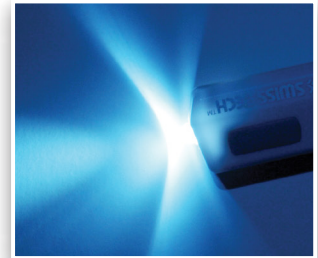

Mobile-Tech™

USB Rechargeable Flashlight

Recharge in any USB port. In your computer or in your car, this handy flashlight will never need batteries! Keep on your key ring for quick access and always be prepared!

On/off switch keeps the light on when you need it. Fully recharges in 1 1/2 - 2 hours. Choose from the color assortment shown here or red/black only.

**Environmental
Clamshell Packaging**

Packaging Specifications • USB Rechargeable Flashlight

Item#	Model#	Package			Specifications				Bar Code
		Packaging	Type	Pack	L	W	H	Weight	
ST12010	USBCSMX-FL	E-Clamshell	Unit	1	5.0"	0.9"	6.0"	0.1 lbs.	7-60750-12010-5
			Inner	6	6.9"	5.5"	3.3"	0.7 lbs.	1-07-60750-12010-2
			Master	60	17.7"	13.4"	6.2"	6.0 lbs.	3-07-60750-12010-6
ST12011	USBCSRD-FL	E-Clamshell	Unit	1	5.0"	0.9"	6.0"	0.1 lbs.	7-60750-12010-5
			Inner	6	6.9"	5.5"	3.3"	0.7 lbs.	1-07-60750-12011-9
			Master	60	17.7"	13.4"	6.2"	6.0 lbs.	3-07-60750-12011-3

1-800-414-8799
www.swisstechtools.com
sales@swisstechtools.com

One year limited warranty. Made in China.
Mobile-Tech™, SWISS+TECH™ and ST™ are trademarks of Swiss+Tech Products.
©2013 Swiss+Tech Products, Solon, Ohio 44139 USA
1-800-414-8799