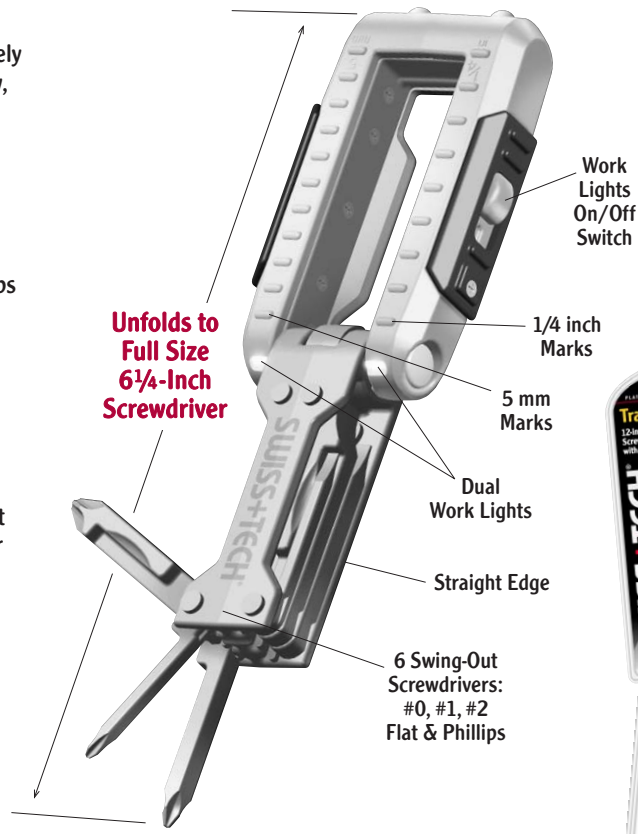

Six Screwdriver Set

The solid stainless steel, full-size screwdriver set snaps into place with its patents-pending, quick-release and self-locking mechanisms. Precise engineering allows fast, easy removal from the key ring, as well as fast, easy and completely secure reattachment.

Bright 2-LED Flashlight & Work Lights

Easy to operate. Lights the way for screwdriver use while leaving your second hand free. The extra bright white flashlight can be used while the tool is open or closed. Long-lasting batteries are included.

Feature & Benefits Summary

FUNCTION	FEATURE	12 Tools in One!
Tool	#2 Flat Screwdriver	1
	#2 Phillips Screwdriver	2
	#1 Flat Screwdriver	3
	#1 Phillips Screwdriver	4
	#0 Flat Screwdriver	5
	#0 Phillips Screwdriver	6
	Bright White 2-LED Flashlight	7
	Dual Work Lights	8
	1/4 inch Rule Markings	9
	5 mm Markings	10
	Straight Edge	11
Key Ring	Solid Stainless Steel*	
	Screwdriver Tips Meet ANSI Standards	
	Precision Crafted	
	Lightweight, Yet Rugged	
	Compact, Yet Full Size	
	Quick-Release Technology	
	Securely Attaches to Key Ring	
Batteries Included		
Key Ring	Included	12
Warranty	Limited Lifetime Warranty	

*Solid stainless steel screwdriver assembly