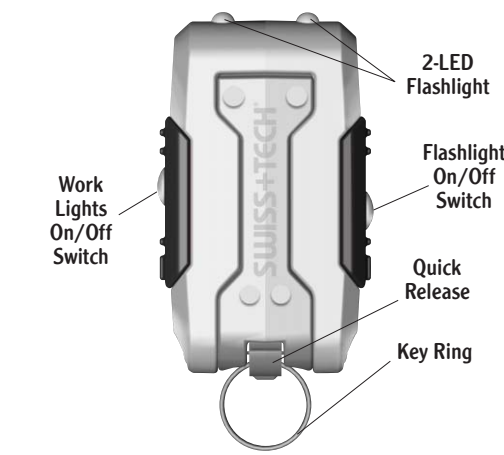

Six Screwdriver Set

The solid stainless steel, full-size screwdriver set snaps into place with its patents-pending, quick-release and self-locking mechanisms. Precise engineering allows fast, easy removal from the key ring, as well as fast, easy and completely secure reattachment.

Bright 2-LED Flashlight & Work Lights

Easy to operate. Lights the way for screwdriver use while leaving your second hand free. The extra bright white flashlight can be used while the tool is open or closed. Long-lasting batteries are included.

Feature & Benefits Summary

FUNCTION	FEATURE	12 Tools in One!
Tool	#2 Flat Screwdriver	1
	#2 Phillips Screwdriver	2
	#1 Flat Screwdriver	3
	#1 Phillips Screwdriver	4
	#0 Flat Screwdriver	5
	#0 Phillips Screwdriver	6
	Bright White 2-LED Flashlight	7
	Dual Work Lights	8
	1/4 inch Rule Markings	9
	5 mm Markings	10
	Straight Edge	11
Key Ring	Solid Stainless Steel*	
	Screwdriver Tips Meet ANSI Standards	
	Precision Crafted	
	Lightweight, Yet Rugged	
	Compact, Yet Full Size	
	Quick-Release Technology	
	Securely Attaches to Key Ring	
Batteries Included		
Key Ring	Included	12
Warranty	Limited Lifetime Warranty	

*Solid stainless steel screwdriver assembly