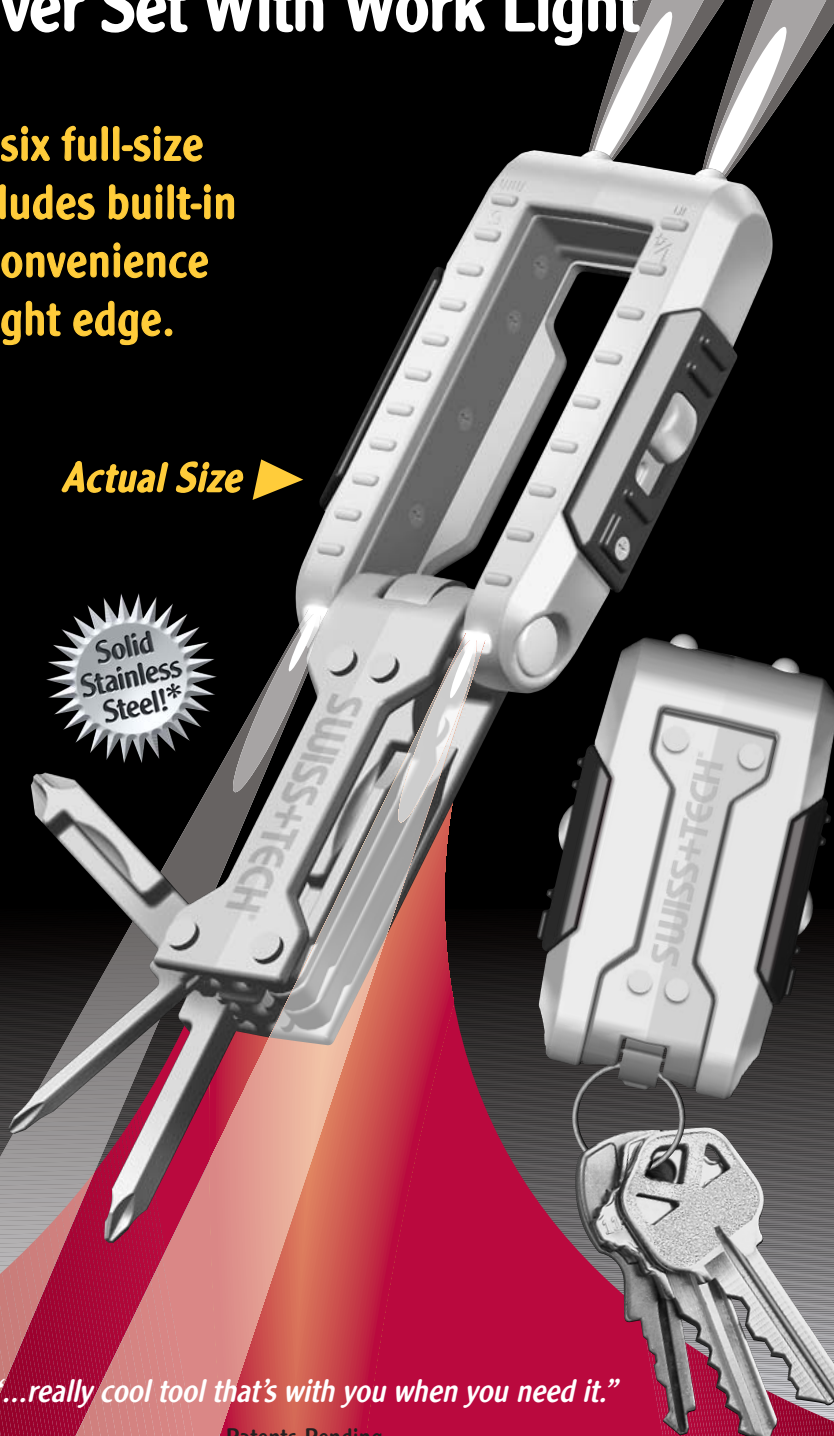

## Transformer™ Xi

### 12-in-1 Key Ring Tool Screwdriver Set With Work Light

Unfolds easily to six full-size screwdrivers. Includes built-in lights, snap-out convenience and a handy straight edge.

- 6 Screwdrivers
- Dual Work Lights
- 2-LED Flashlight
- Inch/mm Marks
- Straight Edge
- Key Ring
- Batteries Included

Provides pocket-sized 24/7 readiness. For key ring, purse, glove box & more.

Actual Size ▶

“...really cool tool that’s with you when you need it.”

Patents Pending

SWISS+TECH

## Six Screwdriver Set

The solid stainless steel, full-size screwdriver set snaps into place with its patents-pending, quick-release and self-locking mechanisms. Precise engineering allows fast, easy removal from the key ring, as well as fast, easy and completely secure reattachment.