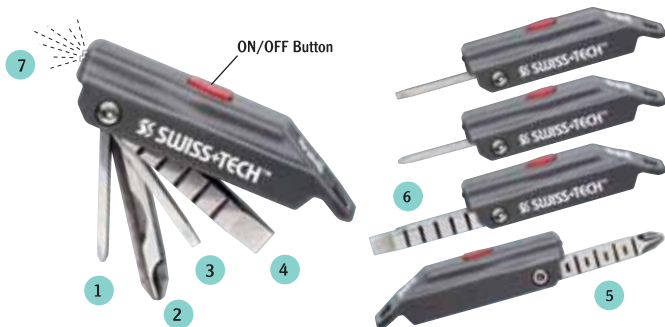

SWISS+TECH Screwz-All® Series

Really Cool Precision Tools!™

Screwz-All® conveniently fits into pocket, bag or backpack to be readily available for hundreds of quick indoor, outdoor or emergency repairs and installations.

Screwz-All® 7-in-1