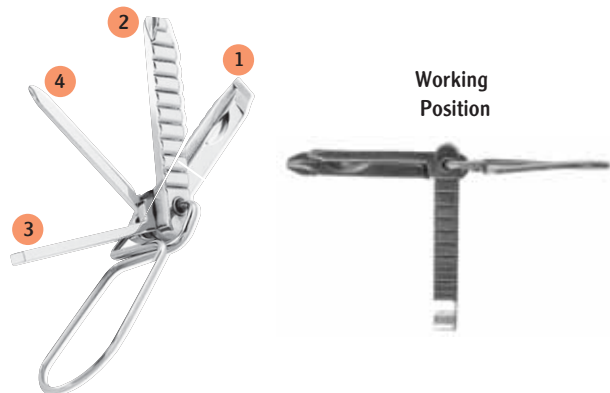

Screwz-All® 4-in-1

Feature & Benefits Summary

FEATURE	4-in-1	7-in-1
#2 Flat Screwdriver*	1	1
#2 Phillips Screwdriver*	2	2
#1 Flat Screwdriver*	3	3
#1 Phillips Screwdriver*	4	4
1/8" Rule Markings	●	5
5 mm Rule Markings	●	6
LED Flashlight	●	7
Key Ring Attachment	●	●
Batteries Included	●	●
Quick Release Technology	●	●

*Screwdriver tips meet ANSI standards

Warranty Limited Lifetime Warranty

E-Clamshell Package

Metal Gift Box

Packaging Specifications • Screwz-All® Series

Item #	Model #	Package			Specifications				Bar Code
		Packaging	Type	Pack	L	W	H	Weight	
ST50021	SACSS-1 4-in-1	E-Clamshell	Unit	1	5.0"	0.5"	6.0"	1.8 oz	7-60750-50021-1
			Inner	6	6.5"	5.5"	2.0"	12.4 oz	1-07-60750-50021-8
			Master	60	12.5"	12.0"	7.5"	9.3 lbs	2-07-60750-50021-5
ST56001	SATBS 4-in-1	Metal Gift Box	Unit	1	3.8"	3.8"	0.9"	3.1 oz	7-60750-56001-7
			Inner	12	8.0"	7.3"	4.5"	2.9 lbs	1-07-60750-56001-4
			Master	120	24.2"	15.1"	8.7"	30.8 lbs	2-07-60750-56001-1
ST50035	SACSMX-7 Assortment: 2-Charcoal, 2-Orange, 2-Blue	E-Clamshell	Unit	1	5.0"	.5"	6.0"	3.1 oz	7-60750-50035-8
			Inner	6	7.0"	6.5"	2.8"	0.7 lbs	1-07-60750-50035-5
			Master	60	17.5"	13.8"	7.6"	7.7 lbs	3-07-60750-50035-9
ST50036	SACSCCH-7 Charcoal	E-Clamshell	Unit	1	5.0"	0.5"	6.0"	3.1 oz	7-60750-50035-8
			Inner	6	7.0"	6.5"	2.8"	0.7 lbs	1-07-60750-50036-2
			Master	60	17.5"	13.8"	7.6"	7.7 lbs	3-07-60750-50036-6

1-800-414-8799
www.swisstechtools.com
sales@swisstechtools.com

Made in China. Screwz-All® is a registered trademark, REALLY COOL PRECISION TOOLS!™, SWISS+TECH™ and ST™ are trademarks of Swiss+Tech Products.

© 2012 Swiss+Tech Products, Solon, OH 44139