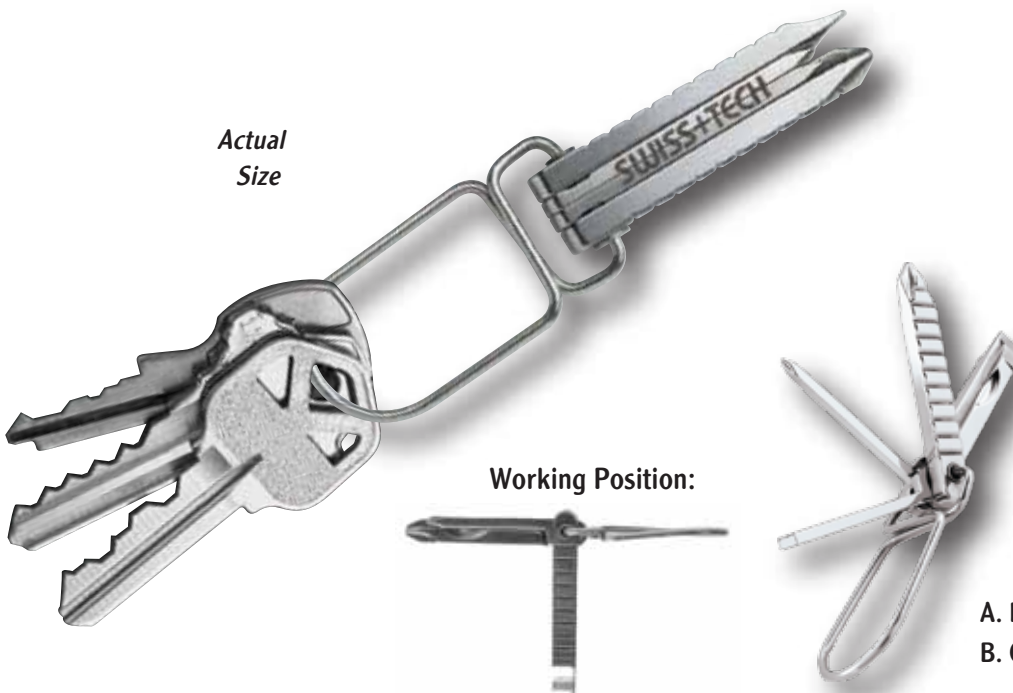

## Screwz-All® Series

The Screwz-All® Series tools puts the four most popular screwdrivers at your fingertips. Compact, lightweight and durable!

Actual Size

### Screwz-All® 7-in-1

1. #1 Phillips Screwdriver
2. #2 Phillips Screwdriver
3. #1 Flat Screwdriver
4. #2 Flat Screwdriver
5. 1/8" Rule Markings
6. 5 mm Rule markings
7. LED Flashlight

Actual Size

### Screwz-All® 4-in-1

1. #1 Phillips Screwdriver
2. #2 Phillips Screwdriver
3. #1 Flat Screwdriver
4. #2 Flat Screwdriver

Working Position:

- A. BONUS! 1/8" Rule Markings
- B. Quick-release spring-action wire key clip