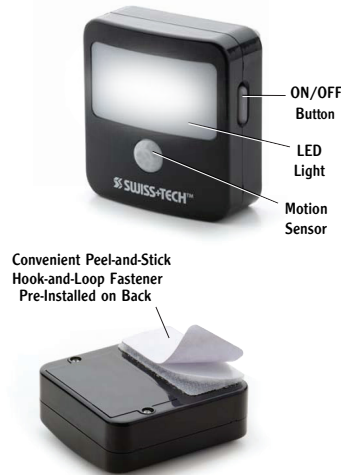

SWISS+TECH™ LED Motion Sensor Lights

Really Cool Precision Tools!™

Use Anywhere!

Versatile and energy efficient light right where you need it. Three different styles are available for a variety of applications. When in the 'on' position, the LEDs are activated by motion and stay lit for 90 seconds. Lights can be switched off to conserve energy.

Tabletop

Mounted

Hanging

For Interior Use Only. Do Not Expose to Water.

Use On:

- Cabinet
- Shelves
- Closet Rod
- Wall
- Tool Box
- Floor
- Drawers

Use In:

- Garage
- Closet
- Bathroom
- Office
- Kitchen
- RV
- Locker

Environmental Clamshell Packaging

Requires 3 AAA batteries (not included)

Packaging Specifications

Item #	Name	Model #	Package			Specifications				
			Packaging	Type	Pack	L	W	H	Weight	Bar Code
ST14004	Tabletop	MSLCSBK-T	E-Clamshell	Unit	1	5.0"	6.0"	2.0"	0.1 lbs.	7-60750-14004-2
				Inner	4	9.0"	4.1"	4.4"	0.7 lbs.	1-07-60750-14004-9
				Master	24	13.8"	11.4"	7.1"	5.3 lbs.	3-07-60750-14004-3
ST14006	Mounted	MSLCSBK-M	E-Clamshell	Unit	1	5.0"	6.0"	2.0"	0.1 lbs.	7-60750-14006-6
				Inner	4	8.9"	3.2"	4.5"	0.8 lbs.	1-07-60750-14006-3
				Master	24	13.8"	11.4"	7.1"	5.5 lbs.	3-07-60750-14006-7
ST14002	Hanging	MSLCSBK-H	E-Clamshell	Unit	1	5.0"	8.3"	2.0"	0.2 lbs.	7-60750-14002-8
				Inner	4	12.0"	7.1"	4.5"	1.0 lbs.	1-07-60750-14002-5
				Master	24	21.3"	15.7"	10.2"	7.7 lbs.	3-07-60750-14002-9

1-800-414-8799
www.swisstechtools.com
sales@swisstechtools.com

Contact Swiss+Tech Products to find out more about these and other fine tools.

Made in China. REALLY COOL PRECISION TOOLS!™, SWISS+TECH™ and ST™ are trademarks of Swiss+Tech Products.

© 2013 Swiss+Tech Products, Solon, Ohio 44139 USA
Printed in USA