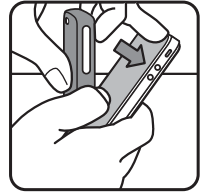

How to position tools in the case for easy removal:

- Position scissors in the leftmost slot with thumbhole to the right.
- Position fingernail tool so bottle-opener end is facing out and file is facing up.
- Position tweezers with open end in and thumbnail notch out.
- Position screwdriver tool so thumbnail notch is up and facing out.

Installation Instructions

Position phone in tool case so its openings align with camera lens and control buttons. Snap into place.

Removal Instructions

1. With the screen facing toward you, press your fingers against the back of the case.

2. Use your thumbs to pry open the top corners of your case away from your phone.

3. When the two top corners are free, your phone will angle out of the case easily.

Limited One Year Warranty

This product is covered by a limited one year warranty to the original purchaser in that this product is free from defects in workmanship and materials. During the warranty period, these products will either be repaired or replaced with a product of equal or greater value, excluding any custom engraving or printing.