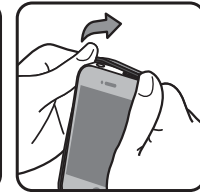

How to position tools in the case for easy removal:

- Position scissors in the leftmost slot with thumbhole to the right.
- Position fingernail tool so bottle-opener end is facing out and file is facing up.
- Position tweezers with open end in and thumbnail notch out.
- Position screwdriver tool so thumbnail notch is up and facing out.

Installation Instructions

Position phone in tool case so its openings align with camera lens and control buttons. Snap into place.

Removal Instructions

1. With the screen facing toward you, press your fingers against the back of the case.

2. Use your thumbs to pry open the top corners of your case away from your phone.

3. When the two top corners are free, your phone will angle out of the case easily.

Limited One Year Warranty

This product is covered by a limited one year warranty to the original purchaser in that this product is free from defects in workmanship and materials. During the warranty period, these products will either be repaired or replaced with a product of equal or greater value, excluding any custom engraving or printing.