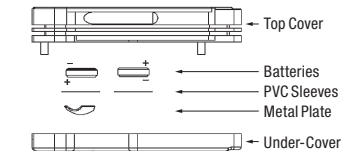

Features a razor sharp knife blade. Make sure the cutting edge is always positioned away from the user.

BATTERY REPLACEMENT

1. Using a small Phillips screwdriver, turn counterclockwise to remove the three screws. Gently lift the Top Cover off to expose the Battery Compartment.
2. Remove old batteries.
3. Replace with two new CR927 3V lithium batteries or equivalent. Be sure to position the positive (+) and negative (-) sides as shown in the illustration.
4. Replace the top cover and the Phillips screws. Be careful not to over tighten.