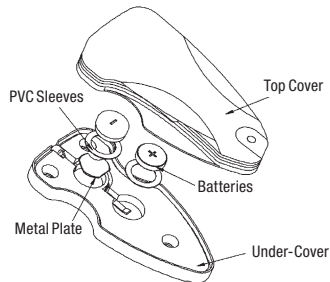

SWISS+TECH®

First in Key Ring Products™

Key Ring Multi-Tool 7-in-1

1. LED Flashlight
2. Phillips Screwdriver
3. Knife
4. Awl
5. Bottle Opener
6. Flat Screwdriver
7. Key Ring

Key Ring Multi-Tool 7-in-1

CAUTION!

Features a razor sharp knife blade. Make sure the cutting edge is always positioned away from the user.

BATTERY REPLACEMENT

1. Using a small Phillips screwdriver, turn counterclockwise to remove the three screws. Gently lift the Top Cover off to expose the Battery Compartment.
2. Remove old batteries.
3. Replace with two new CR927 3V lithium batteries or equivalent. Be sure to position the positive (+) and negative (-) sides as shown in the illustration.
4. Replace the top cover and the Phillips screws. Be careful not to over tighten.