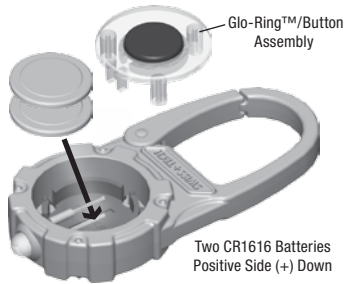

SWISS+TECH™

Carabiner Micro Light

- Spring-loaded, carabiner-style quick clip for effortless attachment and release.
- Solid cast aluminum body and carabiner clip.
- Soft-squeeze on/off button with Glo-Ring™.

Battery Replacement

1. Loosen the 3 captive screws on the back (they remain in the tool to prevent loss).
2. Remove the Glo-Ring™/button assembly.
3. Remove the old batteries.
4. Replace with two new CR1616 3V lithium batteries or equivalent (under the bulb wire) with positive (+) side down.
5. Replace Glo-Ring™/button assembly. Tighten screws gently.