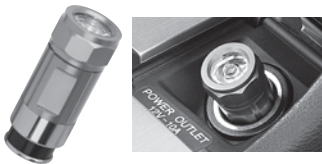

SWISS+TECH®

Auto 12V Flashlight

PRODUCT SPECIFICATIONS:

- High output 0.5W LED bulb
- Anodized aluminum body
- Rechargeable Ni-MH battery
- For standard 12V automotive power outlets
- 120 minutes per charge
- Charges in 6-8 hours
- Water resistant
- Stainless steel electrode

OPERATION:

- TO TURN ON, rotate bezel clockwise until bulb illuminates.
- TO CHARGE, turn bezel fully counterclockwise to off position, then insert unit into a standard 12V automotive cigarette lighter outlet. Flashlight bulb glows red to indicate charging status.

WARNINGS:

- DO NOT CHARGE LONGER THAN 36 HOURS AT A TIME.
- This product is not a toy, it may pose a choking hazard to young children.
- Works with standard automotive 12V receptacles; do not try to modify the receptacle or product if it doesn't fit.
- DO NOT DISPOSE OF FLASHLIGHT IN FIRE, battery may explode or leak.

CAUTION:

1. This product is designed to fit in 12-volt cigarette lighters, and may not fit in all 12-volt multi-purpose car charging sockets.
2. This product is shipped in a partially charged state. Charge unit BEFORE first use. Recharge after each use.
3. Do not allow battery to completely discharge. A dim light indicates a low battery. Recharge battery as soon as possible after each use.
4. Charge battery at least every 2 months to prevent complete loss of charge. A completely discharged battery may not recharge properly.

Made in China. SWISS+TECH® is a registered trademark of Swiss+Tech Products. Specifications are subject to change without notice. ©2011 Swiss+Tech Products, Solon, OH 44139

800-414-8799
www.swisstechtools.com

ST74055
Rev. 1

Limited One Year Warranty

This product is covered by a Limited One Year Warranty to the original purchaser in that this product is free from defects in workmanship and materials. During the warranty period, these products will either be repaired or replaced with a product of equal or greater value, excluding any custom engraving or printing.

Damage through normal wear and tear (including battery expiration and surface coatings), repair or alteration, misuse, abuse, neglect, accident, improper storage and handling, fire, negligence, improper cleaning, circumstances not directly attributable to manufacturing defects, or act of God is not included.

THIS WARRANTY IS IN LIEU OF ALL OTHER WARRANTIES, EXPRESS OR IMPLIED, INCLUDING BUT NOT LIMITED TO, IMPLIED WARRANTY OF MERCHANTABILITY OR FITNESS FOR A PARTICULAR USE.

This warranty gives you specific legal rights, and you may also have other rights which vary from state to state. Simply return your SWISS+TECH® brand product postpaid and insured to:

Swiss+Tech Products
30725 Solon Industrial Pkwy
Solon, OH 44139