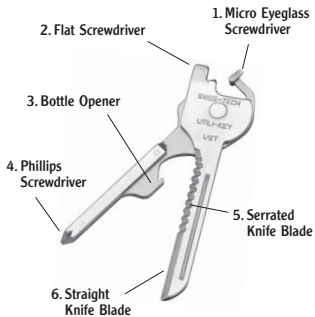

Utili-Key® 6-in-1

Unlocking Instructions:

To Open and Unlock: Position the Utili-Key® away from you and carefully open by pulling the tips apart as shown.

Utili-Key® FX 6-in-1

CAUTION:

The Utili-Key and Utili-Key®FX feature a razor sharp knife blade designed for all types of cutting. Care should be taken to ensure that the cutting edge is always positioned away from the user.

Positions for Tool Use:

SWISS+TECH®
First in Key Ring Products™

Visit Our Website at www.swisstechtools.com

800-414-8799

Patents #6,112,352 and D405,953

Utili-Key® XT 8-in-1

Positions for Tool Use: