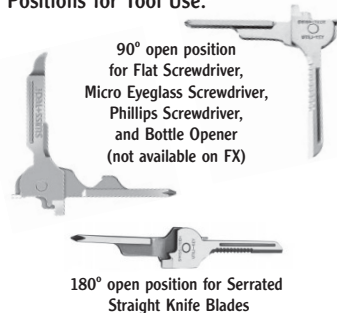

Utili-Key® 6-in-1

Unlocking Instructions:

To Open and Unlock: Position the Utili-Key® away from you and carefully open by pulling the tips apart as shown.

Utili-Key® FX 6-in-1

CAUTION:

The Utili-Key and Utili-Key®FX feature a razor sharp knife blade designed for all types of cutting. Care should be taken to ensure that the cutting edge is always positioned away from the user.

Positions for Tool Use:

SWISS+TECH®
First in Key Ring Products™

Visit Our Website at www.swisstechtools.com

800-414-8799

Patents #6,112,352 and D405,953

Utili-Key® XT 8-in-1

Positions for Tool Use: