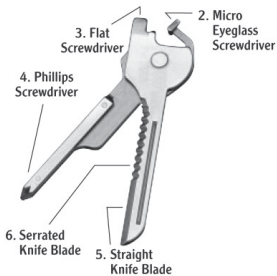

Utili-Key® 6-in-1

Unlocking Instructions:

To Open and Unlock: Position the Utili-Key® away from you and carefully open by pulling the tips apart as shown.

Utili-Key® FX 6-in-1

CAUTION:

The Utili-Key and Utili-Key®FX feature a razor sharp knife blade designed for all types of cutting. Care should be taken to ensure that the cutting edge is always positioned away from the user.

Positions for Tool Use:

SWISS+TECH®
First in Key Ring Products™

Visit Our Website at www.swisstechtools.com

800-414-8799

Patents #6,112,352 and D405,953

Utili-Key® XT 8-in-1

Positions for Tool Use: