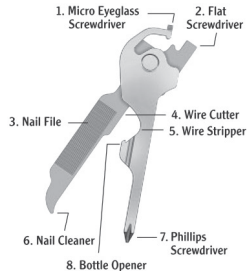

Utili-Key® 6-in-1

Unlocking Instructions:

To Open and Unlock: Position the Utili-Key® away from you and carefully open by pulling the tips apart as shown.

Utili-Key® FX 6-in-1

CAUTION:

The Utili-Key and Utili-Key®FX feature a razor sharp knife blade designed for all types of cutting. Care should be taken to ensure that the cutting edge is always positioned away from the user.

Positions for Tool Use:

SWISS+TECH®
First in Key Ring Products™

Visit Our Website at www.swisstechtools.com

800-414-8799

Patents #6,112,352 and D405,953

Utili-Key® XT 8-in-1

Positions for Tool Use: