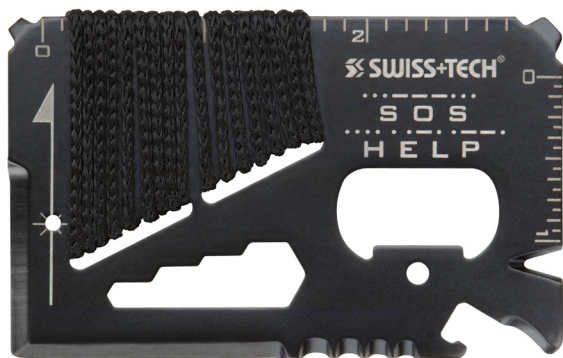

Really Cool Precision Tools!®

Credit Card Multi-Tool

Fits in your wallet or easily in a pocket.
Comes with a carrying case for protection.
Be ready in an emergency!

1. Can Opener
2. Knife Edge
3. Screwdriver
4. Ruler
5. Bottle Opener
6. 4-Size Wrench
7. Wing Nut Wrench
8. Saw Blade
9. Water Compass
10. 2-size-Wrench
11. Lanyard or Key Ring Hole

Credit Card Survival Tool

This handy tool comes with a waterproof pouch that can fit almost anywhere. Comes with 36" synthetic cording. Be ready in an emergency!

- Can Opener
- Bottle Opener
- 2 Screwdrivers
- 2 Rulers
- 4-Size Wrench
- Wing Nut Wrench
- Inclinator
- 2 Knife Edges
- Saw Blade
- 36" Cord
- Rope Cutter
- Zipper-Top Pouch
- Morse Code

Credit Card Multi-Tool

Credit Card Survival Tool

Features

Multi-Tool Survival Tool

Can Opener	●	●
Bottle Opener	●	●
Knife Edge	1	2
Saw Blade	●	●
4-Size Wrench	●	●
2-Size Wrench	●	●
Wing Nut Wrench	●	●
Screwdriver	1	2
Ruler	1	2
Water Compass	●	
Inclinometer		●
Carry Case	●	●
36" Cord		●
Rope Cutter		●