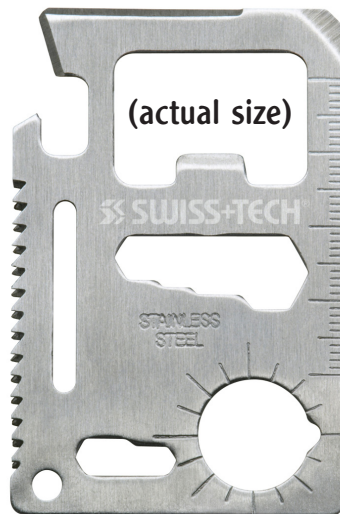

Really Cool Precision Tools!®

Credit Card Multi-Tool

Fits in your wallet or easily in a pocket.
Comes with a carrying case for protection.
Be ready in an emergency!

1. Can Opener
2. Knife Edge
3. Screwdriver
4. Ruler
5. Bottle Opener
6. 4-Size Wrench
7. Wing Nut Wrench
8. Saw Blade
9. Water Compass
10. 2-size-Wrench
11. Lanyard or Key Ring Hole

Credit Card Survival Tool

This handy tool comes with a waterproof pouch that can fit almost anywhere. Comes with 36" synthetic cording. Be ready in an emergency!

- Can Opener
- Bottle Opener
- 2 Screwdrivers
- 2 Rulers
- 4-Size Wrench
- Wing Nut Wrench
- Inclinator
- 2 Knife Edges
- Saw Blade
- 36" Cord
- Rope Cutter
- Zipper-Top Pouch
- Morse Code

Credit Card Multi-Tool

Credit Card Survival Tool

Features

Multi-Tool Survival Tool

Can Opener	●	●
Bottle Opener	●	●
Knife Edge	1	2
Saw Blade	●	●
4-Size Wrench	●	●
2-Size Wrench	●	●
Wing Nut Wrench	●	●
Screwdriver	1	2
Ruler	1	2
Water Compass	●	
Inclinometer		●
Carry Case	●	●
36" Cord		●
Rope Cutter		●

Warranty: One Year Limited

Environmental Clamshell Packaging

Packaging Specifications

Item #	Model #	Package			Specifications				Bar Code
		Packaging	Type	Pack	L	W	H	Weight	
ST33309	MFTCSSS-CC-NA	E-Clamshell	Unit	1	5.0"	0.4"	6.0"	.1 lbs.	7 60750 33309 3
			Inner	6	6.6"	5.6"	2.7"	.6 lbs.	1 07 60750 33309 0
			Master	60	15.0"	12.3"	7.6"	8.8 lbs.	3 07 60750 33309 4
ST33329	MFTCSBK-CC-NA	E-Clamshell	Unit	1	5.0"	0.4"	6.0"	.1 lbs.	7 60750 33329 1
			Inner	6	7.3"	5.7"	3.7"	1.4 lbs.	1 07 60750 33329 8
			Master	60	19.9"	12.4"	8.3"	11.7 lbs.	3 07 60750 33329 2