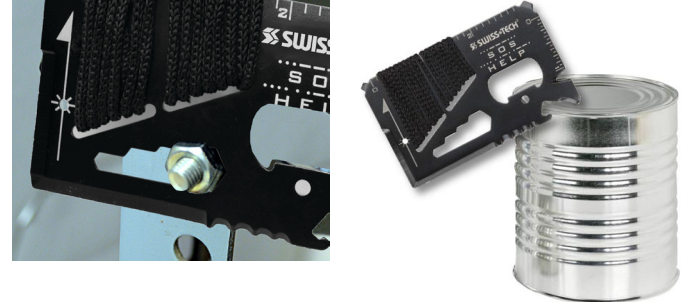

Really Cool Precision Tools!®

Credit Card Multi-Tool

Fits in your wallet or easily in a pocket.
Comes with a carrying case for protection.
Be ready in an emergency!

1. Can Opener
2. Knife Edge
3. Screwdriver
4. Ruler
5. Bottle Opener
6. 4-Size Wrench
7. Wing Nut Wrench
8. Saw Blade
9. Water Compass
10. 2-size-Wrench
11. Lanyard or Key Ring Hole

Credit Card Survival Tool

This handy tool comes with a waterproof pouch that can fit almost anywhere. Comes with 36" synthetic cording. Be ready in an emergency!

- Can Opener
- Bottle Opener
- 2 Screwdrivers
- 2 Rulers
- 4-Size Wrench
- Wing Nut Wrench
- Inclinator
- 2 Knife Edges
- Saw Blade
- 36" Cord
- Rope Cutter
- Zipper-Top Pouch
- Morse Code

Credit Card Multi-Tool

Credit Card Survival Tool

Features

Multi-Tool Survival Tool

Can Opener	●	●
Bottle Opener	●	●
Knife Edge	1	2
Saw Blade	●	●
4-Size Wrench	●	●
2-Size Wrench	●	●
Wing Nut Wrench	●	●
Screwdriver	1	2
Ruler	1	2
Water Compass	●	
Inclinometer		●
Carry Case	●	●
36" Cord		●
Rope Cutter		●